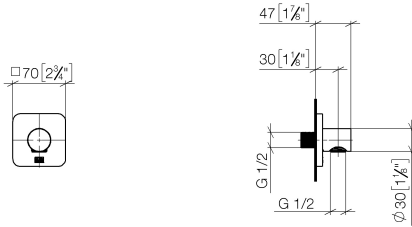

## DORNBACHT YARRE Wall elbow - Chrome

---

28 450 832

- 1/2" shower outlet
- rosette 60 x 60 mm
- 1/2" connection
- rosette 60 x 60 mm

Intrinsic protection against back flow.

Chrome

28 450 832-00

Soft Black

### Recommended miscellaneous

---

**Concealed wall elbow -**

35 085 970 90

- max. recess depth 163 mm
- min. recess depth 90 mm

## DORNBRACHT YARRE Wall elbow - Chrome

---

28 450 832

mm [inches]